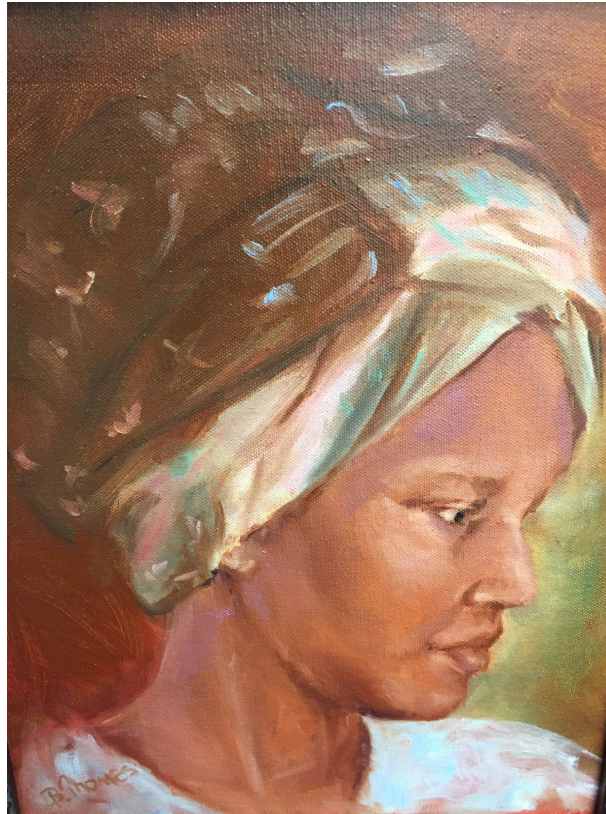

I was pleasantly surprised Saturday afternoon when Sister Grace Ann Schiffer mentioned she had something for me. A painting. Beautifully framed. Of Sister Thea Bowman. Grace Ann was at a retreat in Buffalo, MN (suburb Twin Cities) some days ago when a retreatant said she had a painting for FSPA. Turns out Barbara Thomes of Buffalo heard Sister Thea speak. She was enchanted by Thea and decided to do a Thea portrait. Buffalo retreat center staff directed the Thea painting to FSPA headquarters in La Crosse WI.

The portrait shows Thea in a pensive mode. Depending on the light, the colors show browns, fawns, beiges, taupes, blue-grays, pale pinks, copper, greens and more. Thomes' painting captures the light Thea often sang about in "This Little Light of Mine." Oil on canvas. 16.5" x 19" framed c2012.